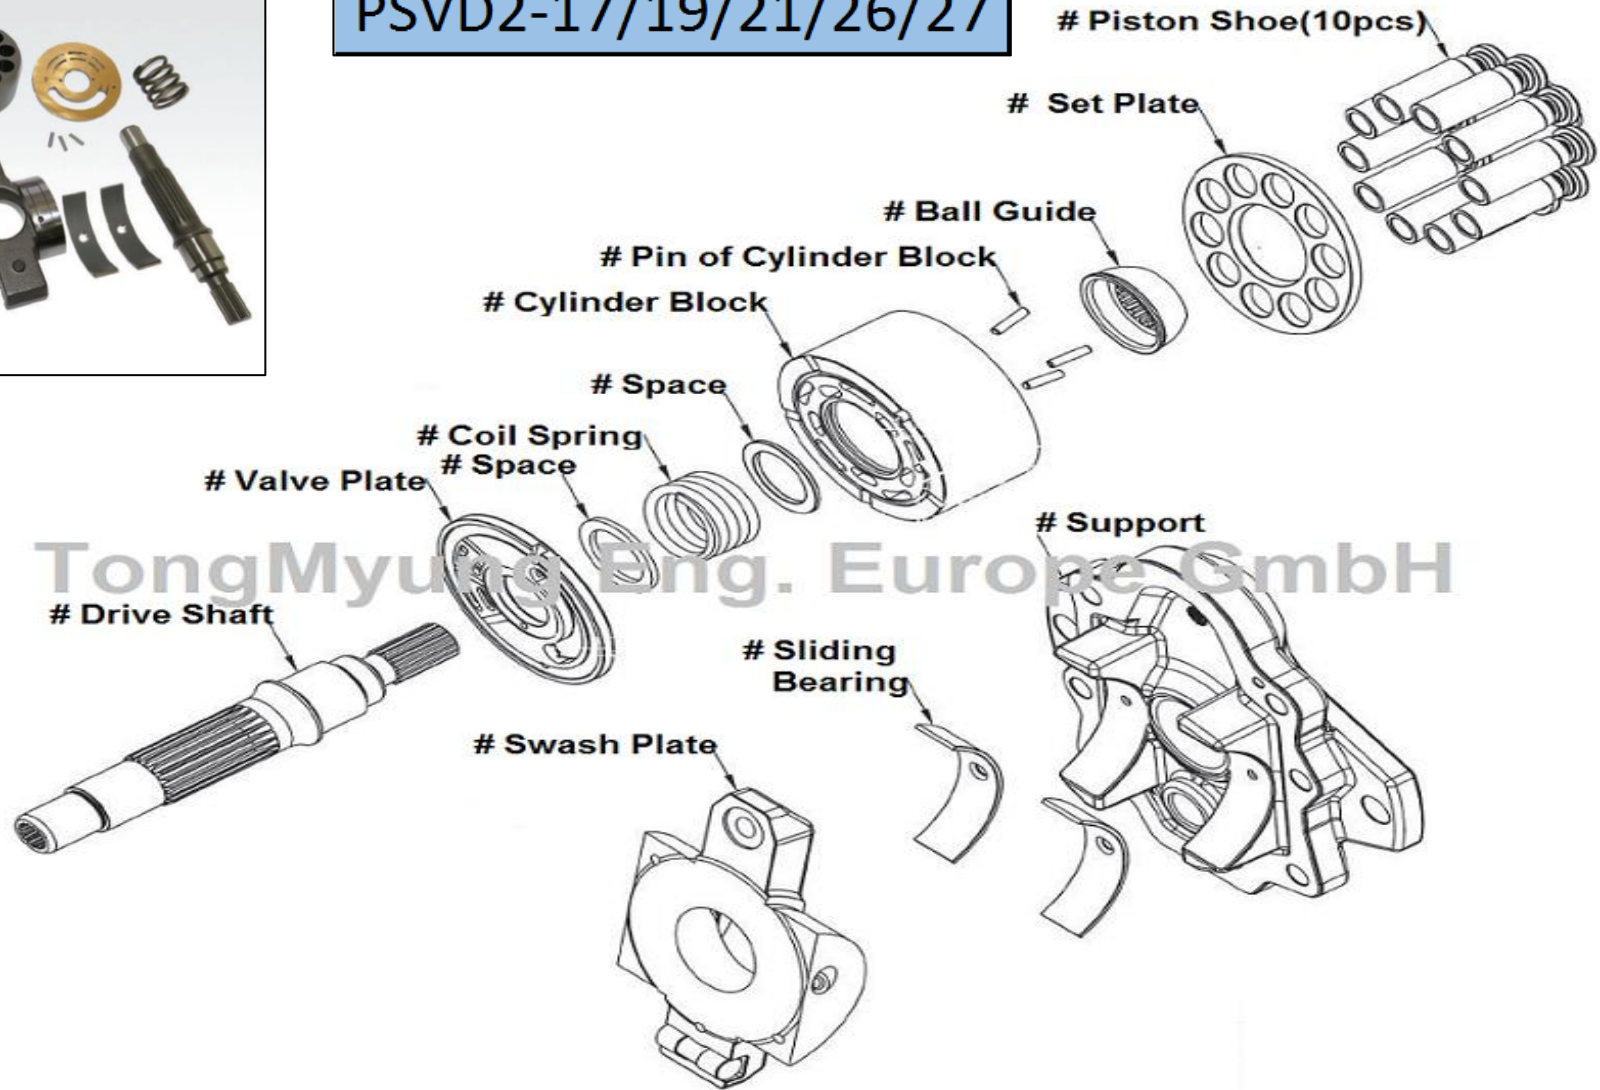

Hydraulic parts : PSVD2-17/19/21/26/27 Series

TongMyung

PSVD2-17/19/21/26/27

TongMyung

TongMyung Eng. Europe GmbH • Tel : +49-211-569-2765 • Fax : +49-211-569-2766 • service@tme-europe.de

All manufacturers names, symbols and descriptions are used for reference purpose only and it does not imply that any part listed is the product of these manufacturers.