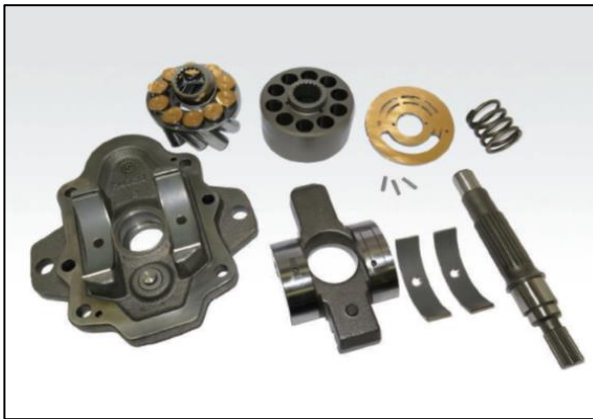

Hydraulic parts : PSVD2-17/19/21/26/27 Series

TongMyung

PSVD2-17/19/21/26/27

TongMyung

TongMyung Eng. Europe GmbH • Tel : +49-211-569-2765 • Fax : +49-211-569-2766 • service@tme-europe.de

All manufacturers names, symbols and descriptions are used for reference purpose only and it does not imply that any part listed is the product of these manufacturers.