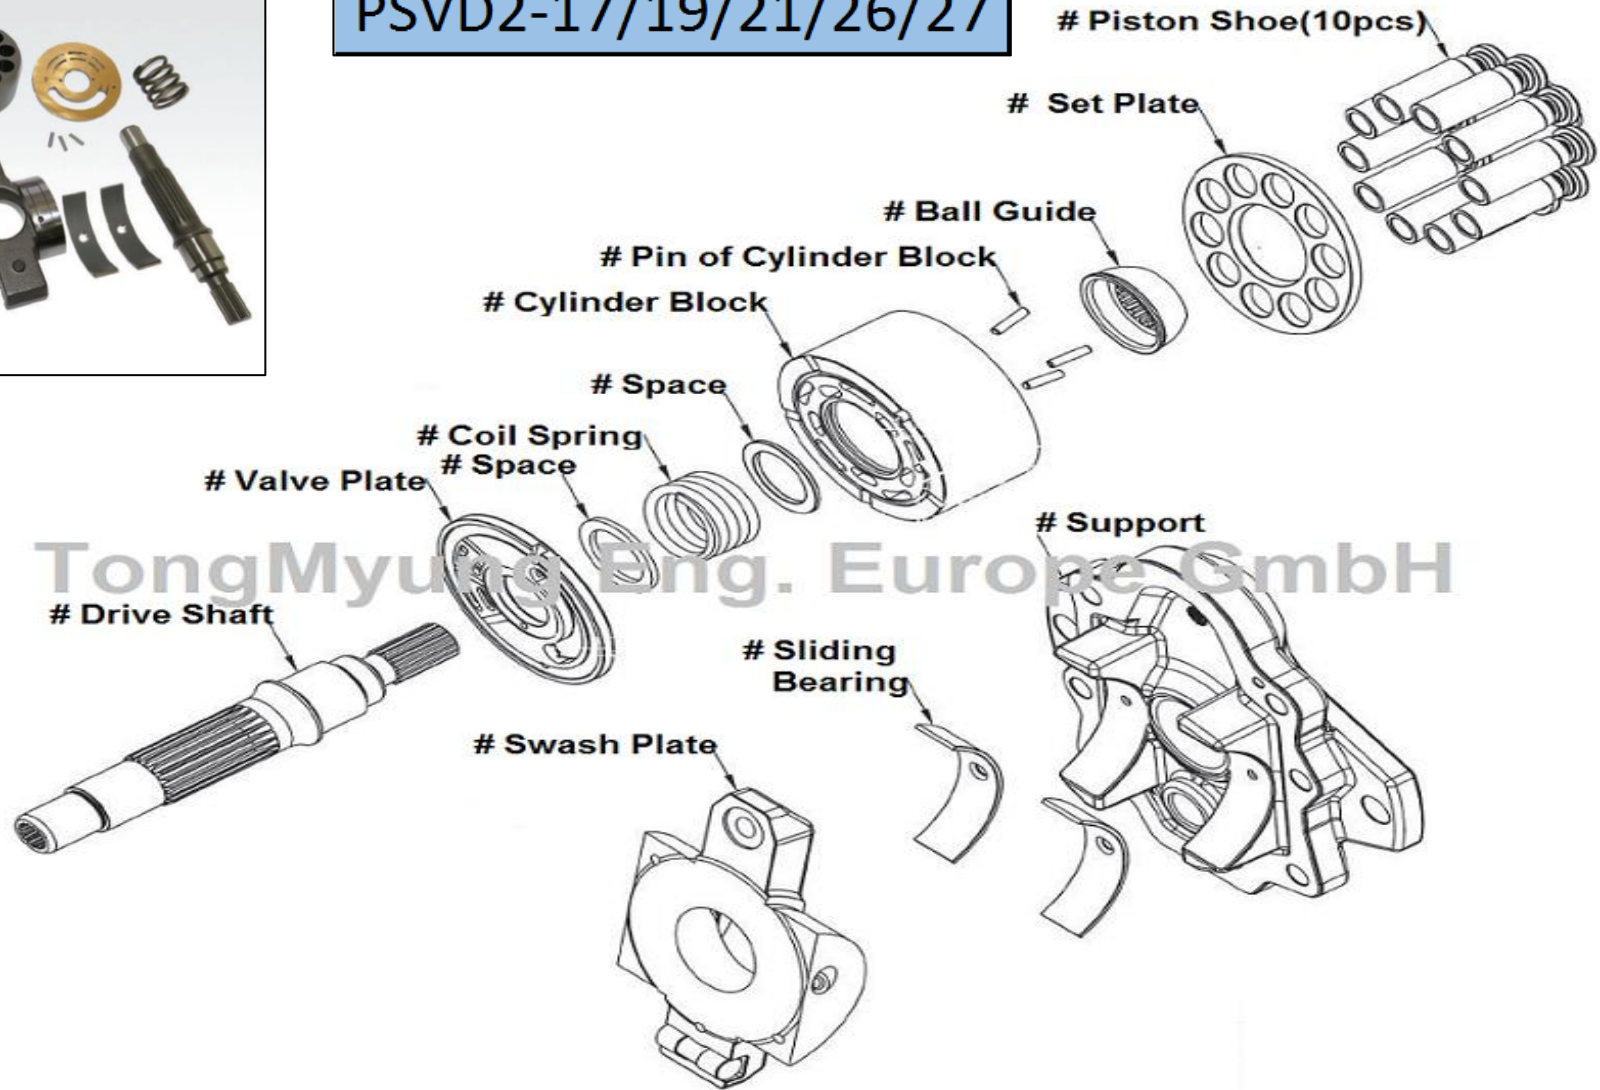

# Hydraulic parts : PSVD2-17/19/21/26/27 Series

TongMyung

PSVD2-17/19/21/26/27

TongMyung

TongMyung Eng. Europe GmbH • Tel : +49-211-569-2765 • Fax : +49-211-569-2766 • service@tme-europe.de

All manufacturers names, symbols and descriptions are used for reference purpose only and it does not imply that any part listed is the product of these manufacturers.