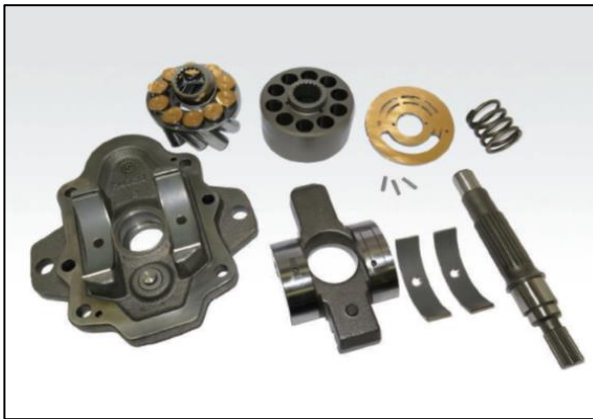

# Hydraulic parts : PSVD2-17/19/21/26/27 Series

TongMyung

PSVD2-17/19/21/26/27

TongMyung

TongMyung Eng. Europe GmbH • Tel : +49-211-569-2765 • Fax : +49-211-569-2766 • service@tme-europe.de

All manufacturers names, symbols and descriptions are used for reference purpose only and it does not imply that any part listed is the product of these manufacturers.