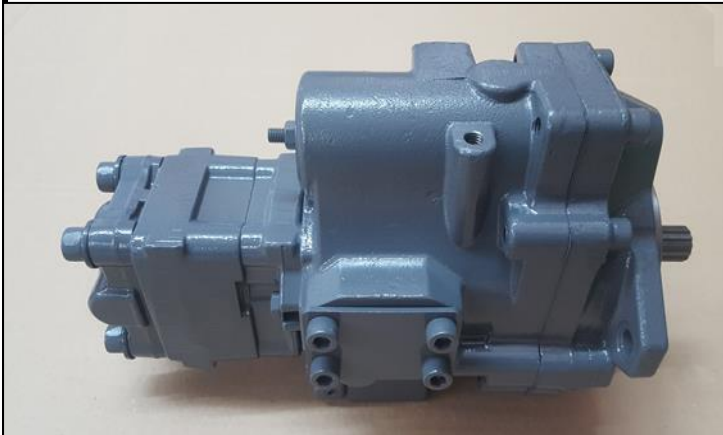

PVD2-2B

TongMyung

TongMyung Eng. Europe GmbH

TongMyung Eng. Europe GmbH Tel : +49-211-569-2765 Fax : +49-211-569-2766 service@tme-europe.de

All manufacturers names, symbols and descriptions are used for reference purpose only
and it does not imply that any part listed is the product of these manufacturers.