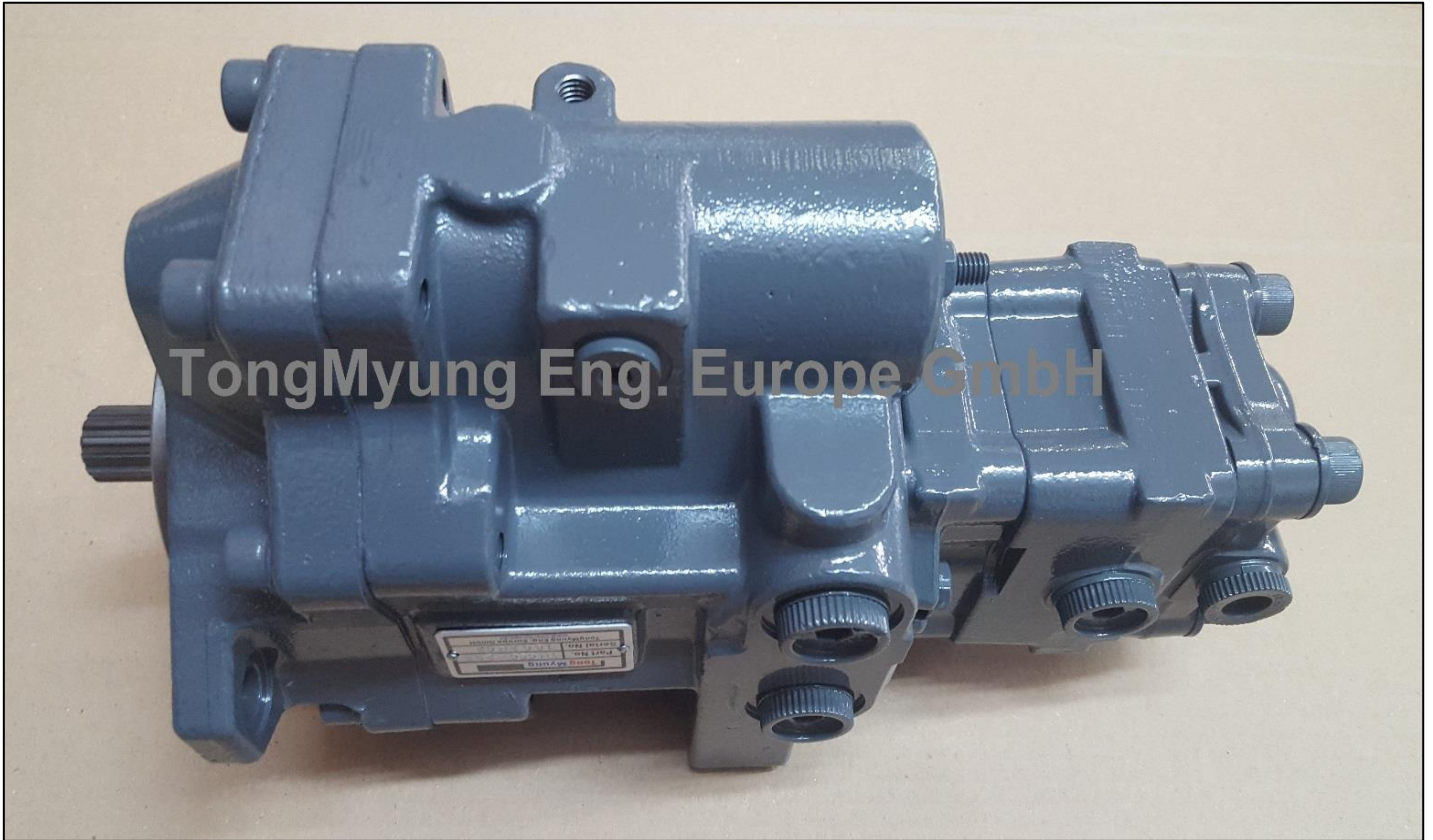

PVD2-2B

TongMyung

TongMyung Eng. Europe GmbH

TongMyung Eng. Europe GmbH Tel : +49-211-569-2765 Fax : +49-211-569-2766 service@tme-europe.de

All manufacturers names, symbols and descriptions are used for reference purpose only
and it does not imply that any part listed is the product of these manufacturers.