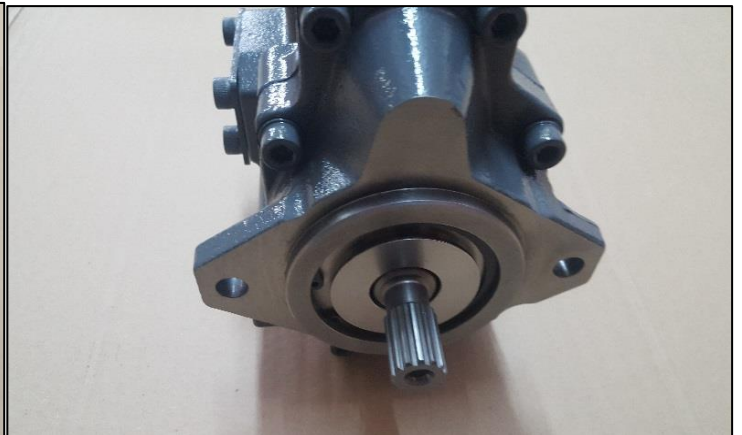

PVD2-2B

TongMyung

TongMyung Eng. Europe GmbH

TongMyung Eng. Europe GmbH Tel : +49-211-569-2765 Fax : +49-211-569-2766 service@tme-europe.de

All manufacturers names, symbols and descriptions are used for reference purpose only
and it does not imply that any part listed is the product of these manufacturers.