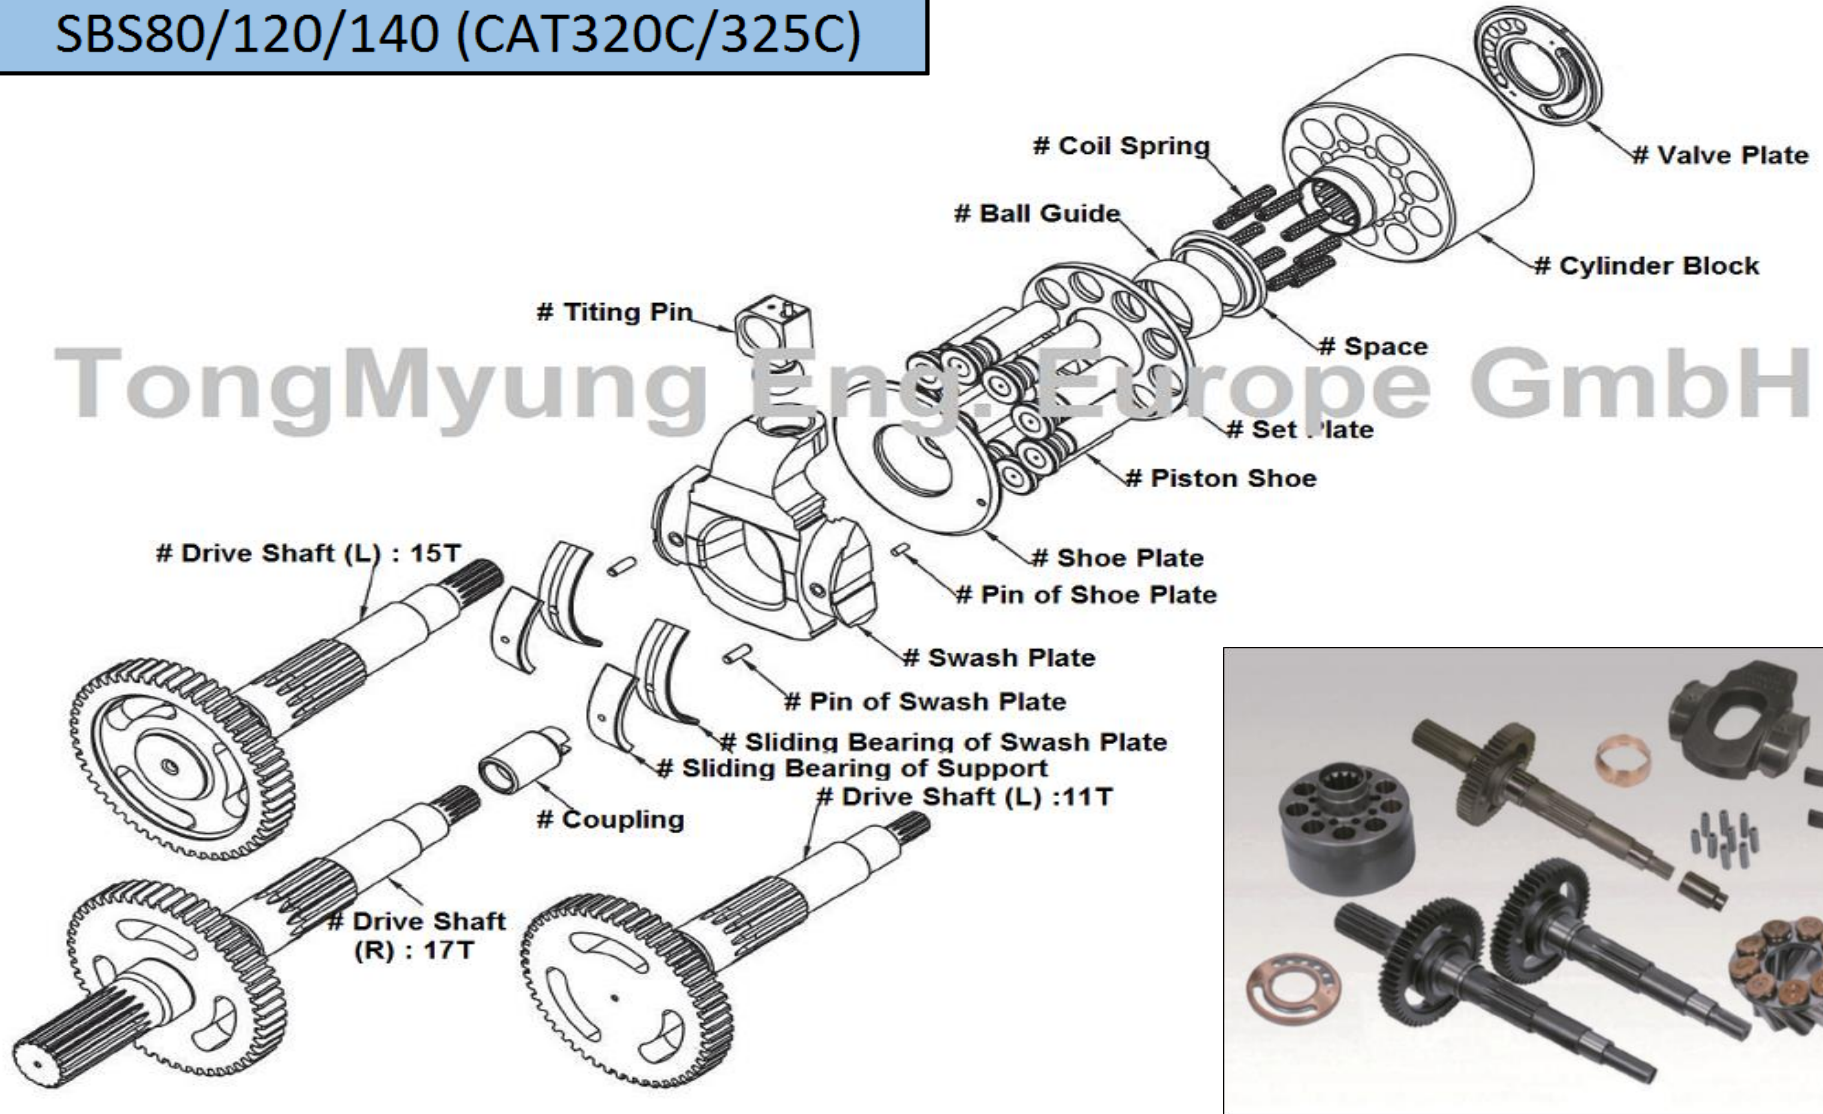

Hydraulic parts : SBS80/120/140 (CAT320C/325C)

TongMyung

SBS80/120/140 (CAT320C/325C)

TongMyung

TongMyung Eng. Europe GmbH • Tel : +49-211-569-2765 • Fax : +49-211-569-2766 • service@tme-europe.de

All manufacturers names, symbols and descriptions are used for reference purpose only and it does not imply that any part listed is the product of these manufacturers.