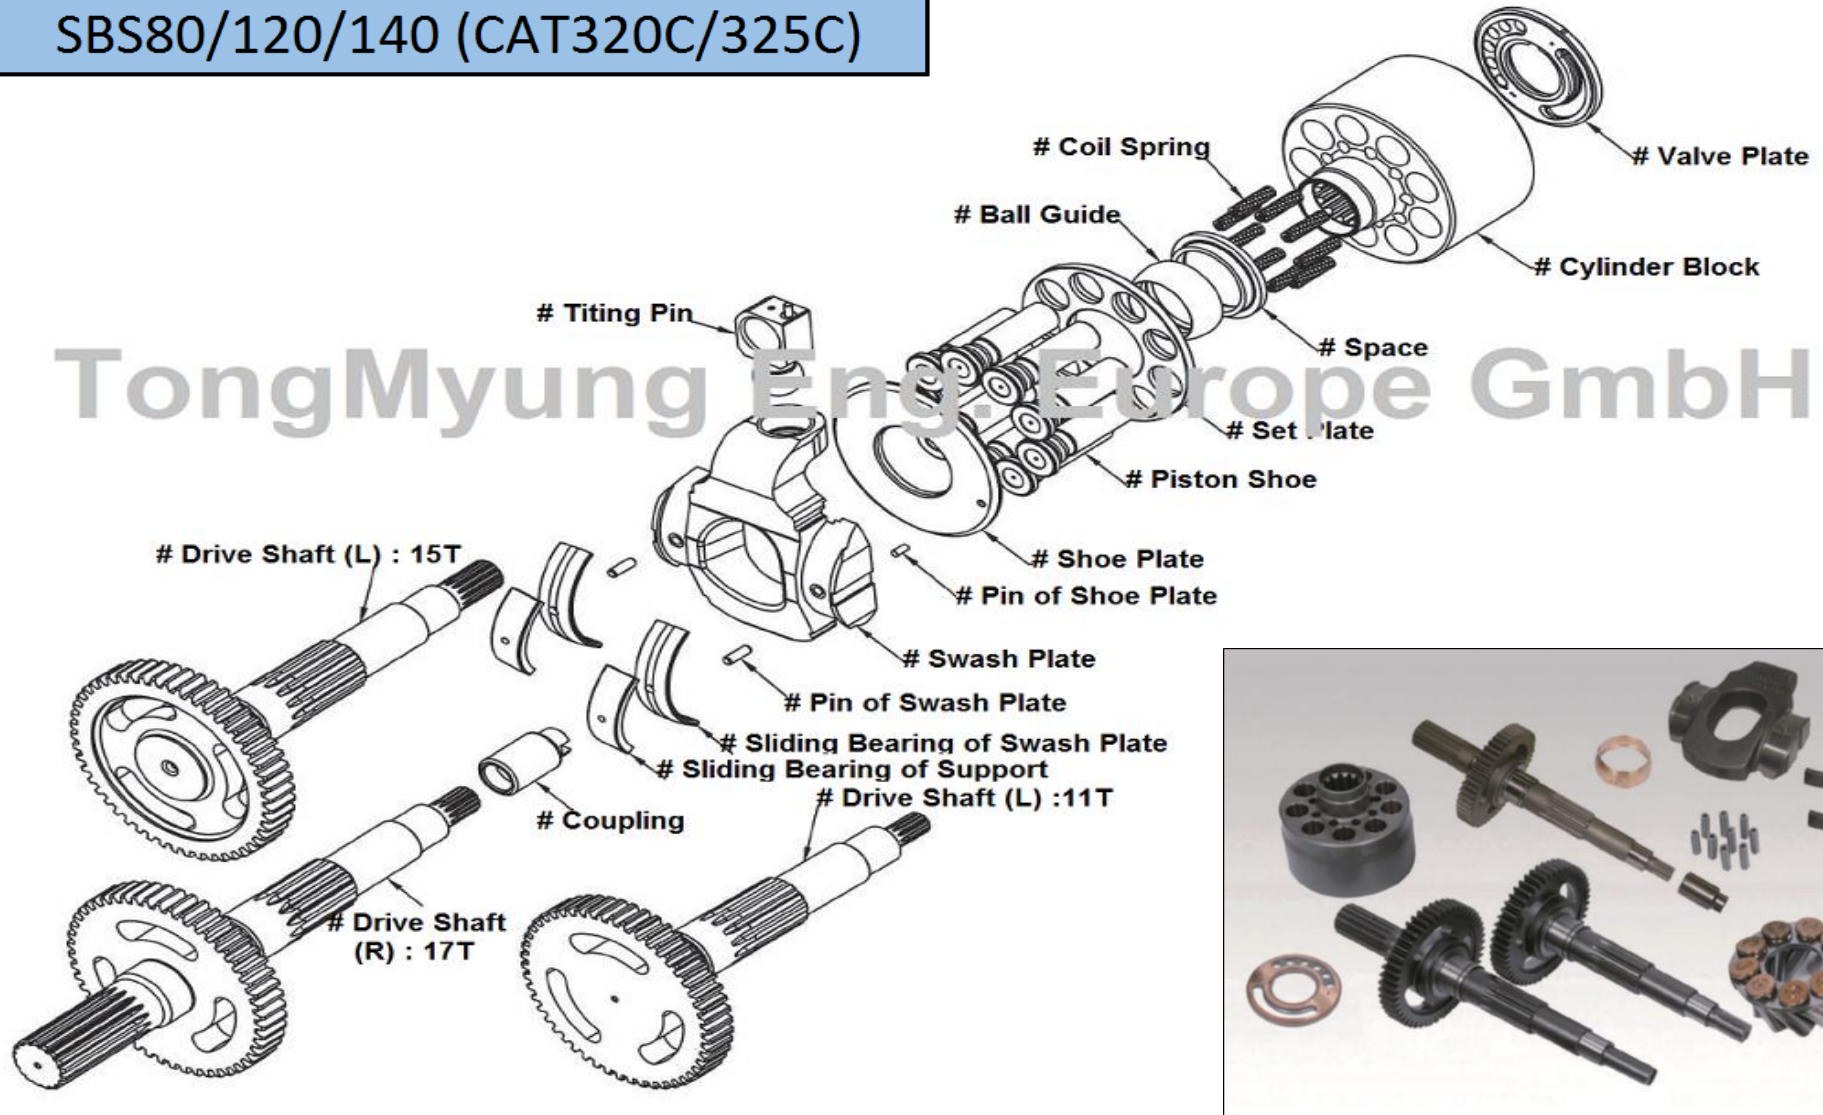

Hydraulic parts : SBS80/120/140 (CAT320C/325C)

TongMyung

SBS80/120/140 (CAT320C/325C)

TongMyung

TongMyung Eng. Europe GmbH • Tel : +49-211-569-2765 • Fax : +49-211-569-2766 • service@tme-europe.de

All manufacturers names, symbols and descriptions are used for reference purpose only and it does not imply that any part listed is the product of these manufacturers.