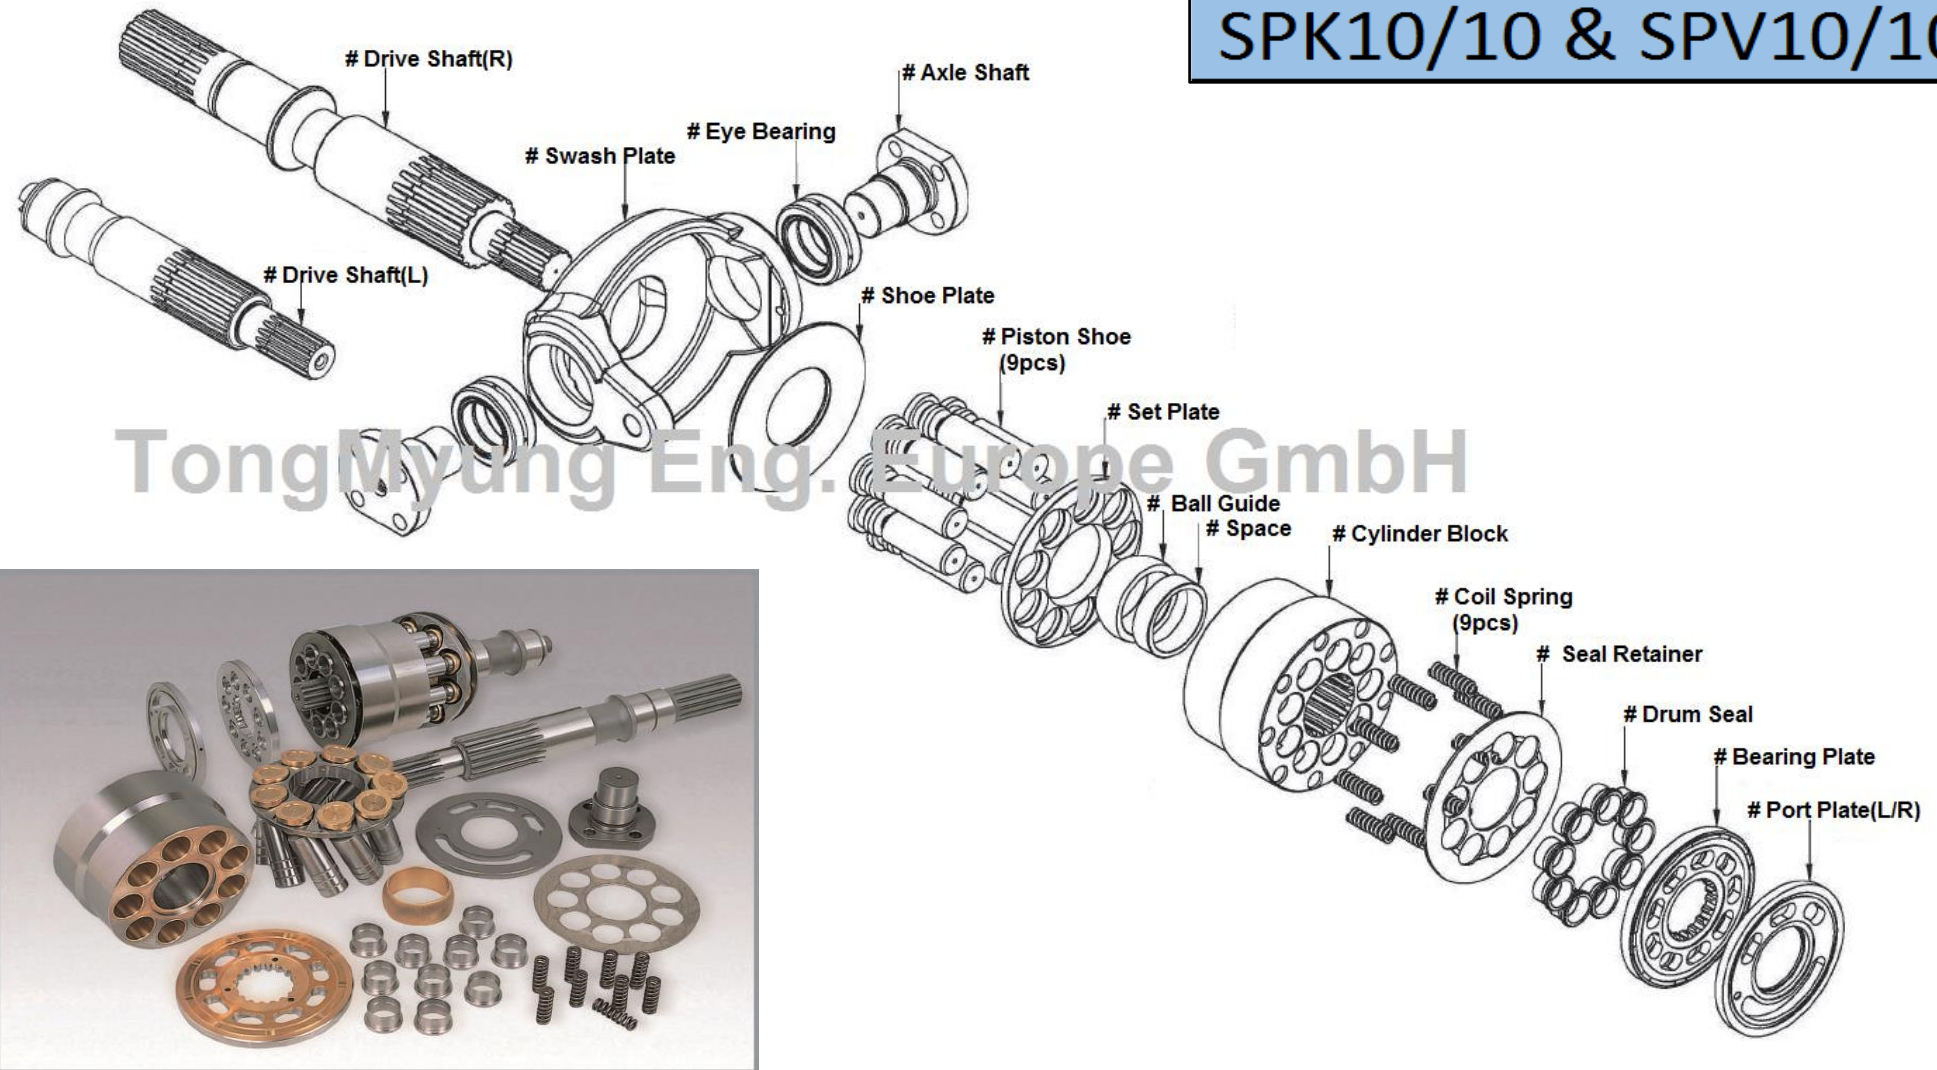

Hydraulic parts : SPK10/10 & SPV10/10

TongMyung

SPK10/10 & SPV10/10

TongMyung

TongMyung Eng. Europe GmbH • Tel : +49-211-569-2765 • Fax : +49-211-569-2766 • service@tme-europe.de

All manufacturers names, symbols and descriptions are used for reference purpose only and it does not imply that any part listed is the product of these manufacturers.