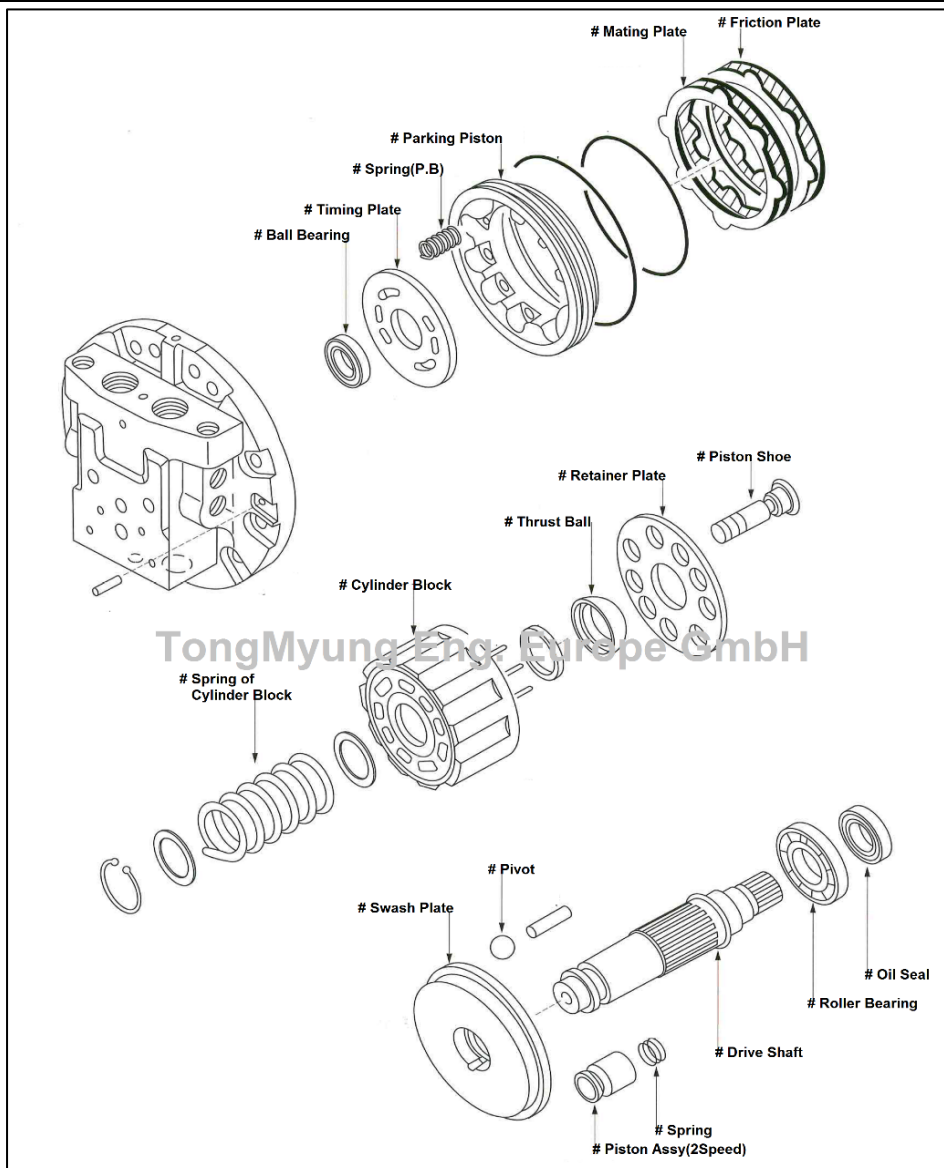

# Hydraulic parts : TM24VA Final Drive

TongMyung

TongMyung

TongMyung Eng. Europe GmbH • Tel : +49-211-569-2765 • Fax : +49-211-569-2766 • service@tme-europe.de

All manufacturers names, symbols and descriptions are used for reference purpose only and it does not imply that any part listed is the product of these manufacturers.