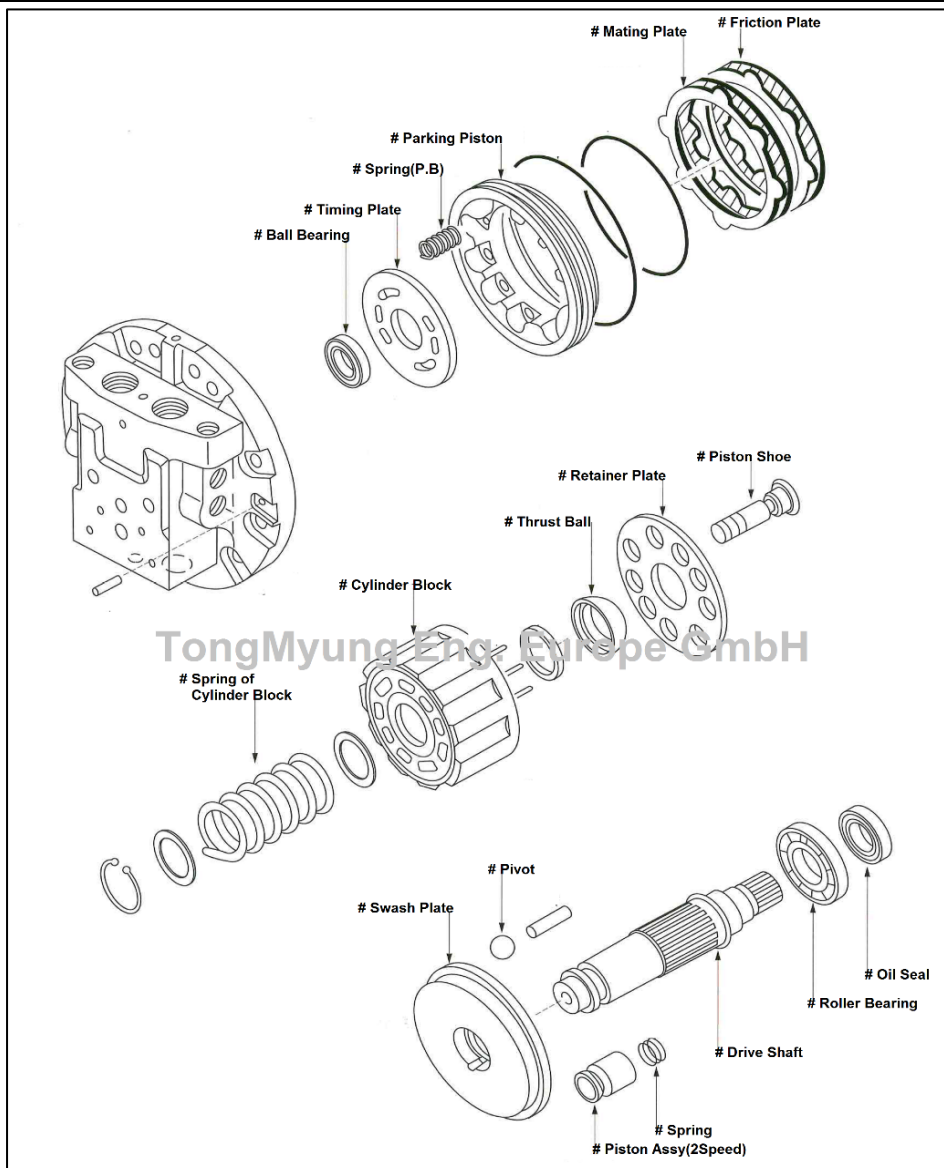

Hydraulic parts : TM24VA Final Drive

TongMyung

TongMyung

TongMyung Eng. Europe GmbH • Tel : +49-211-569-2765 • Fax : +49-211-569-2766 • service@tme-europe.de

All manufacturers names, symbols and descriptions are used for reference purpose only and it does not imply that any part listed is the product of these manufacturers.