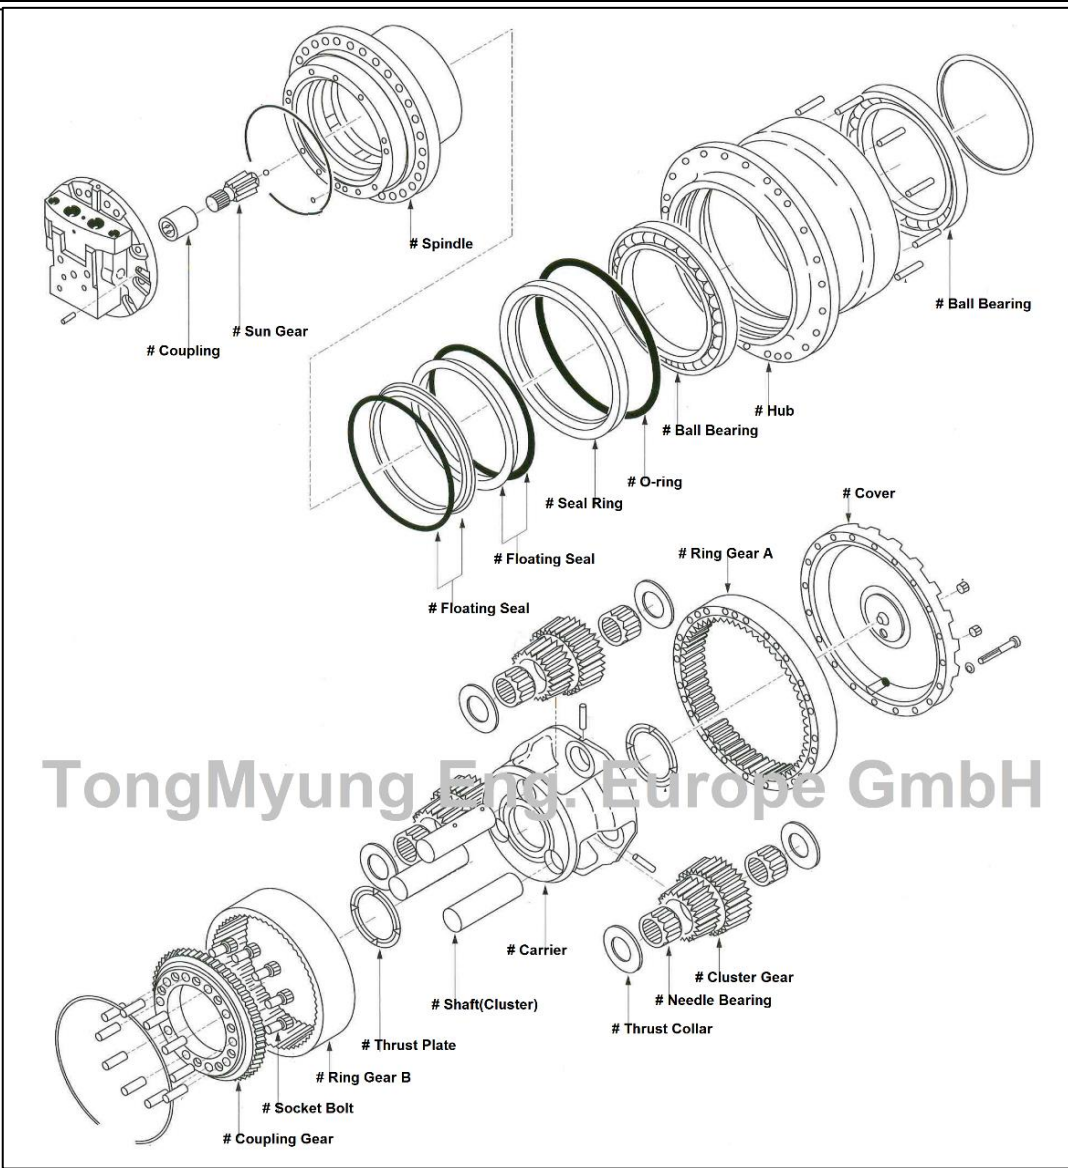

Hydraulic parts : TM24VA Final Drive

TongMyung

TongMyung

TongMyung Eng. Europe GmbH • Tel : +49-211-569-2765 • Fax : +49-211-569-2766 • service@tme-europe.de

All manufacturers names, symbols and descriptions are used for reference purpose only and it does not imply that any part listed is the product of these manufacturers.