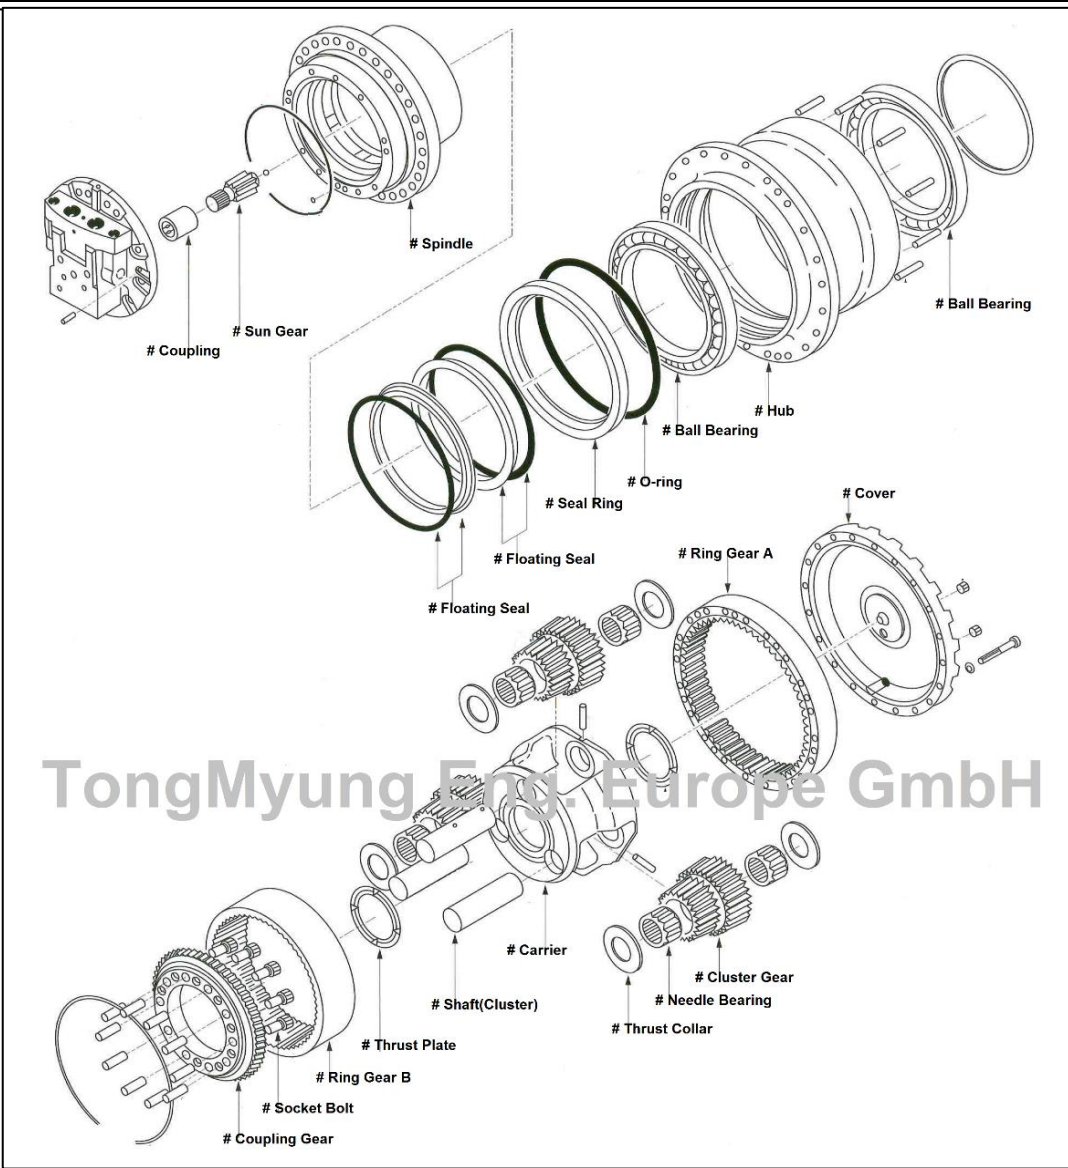

# Hydraulic parts : TM24VA Final Drive

TongMyung

TongMyung

TongMyung Eng. Europe GmbH • Tel : +49-211-569-2765 • Fax : +49-211-569-2766 • service@tme-europe.de

All manufacturers names, symbols and descriptions are used for reference purpose only and it does not imply that any part listed is the product of these manufacturers.