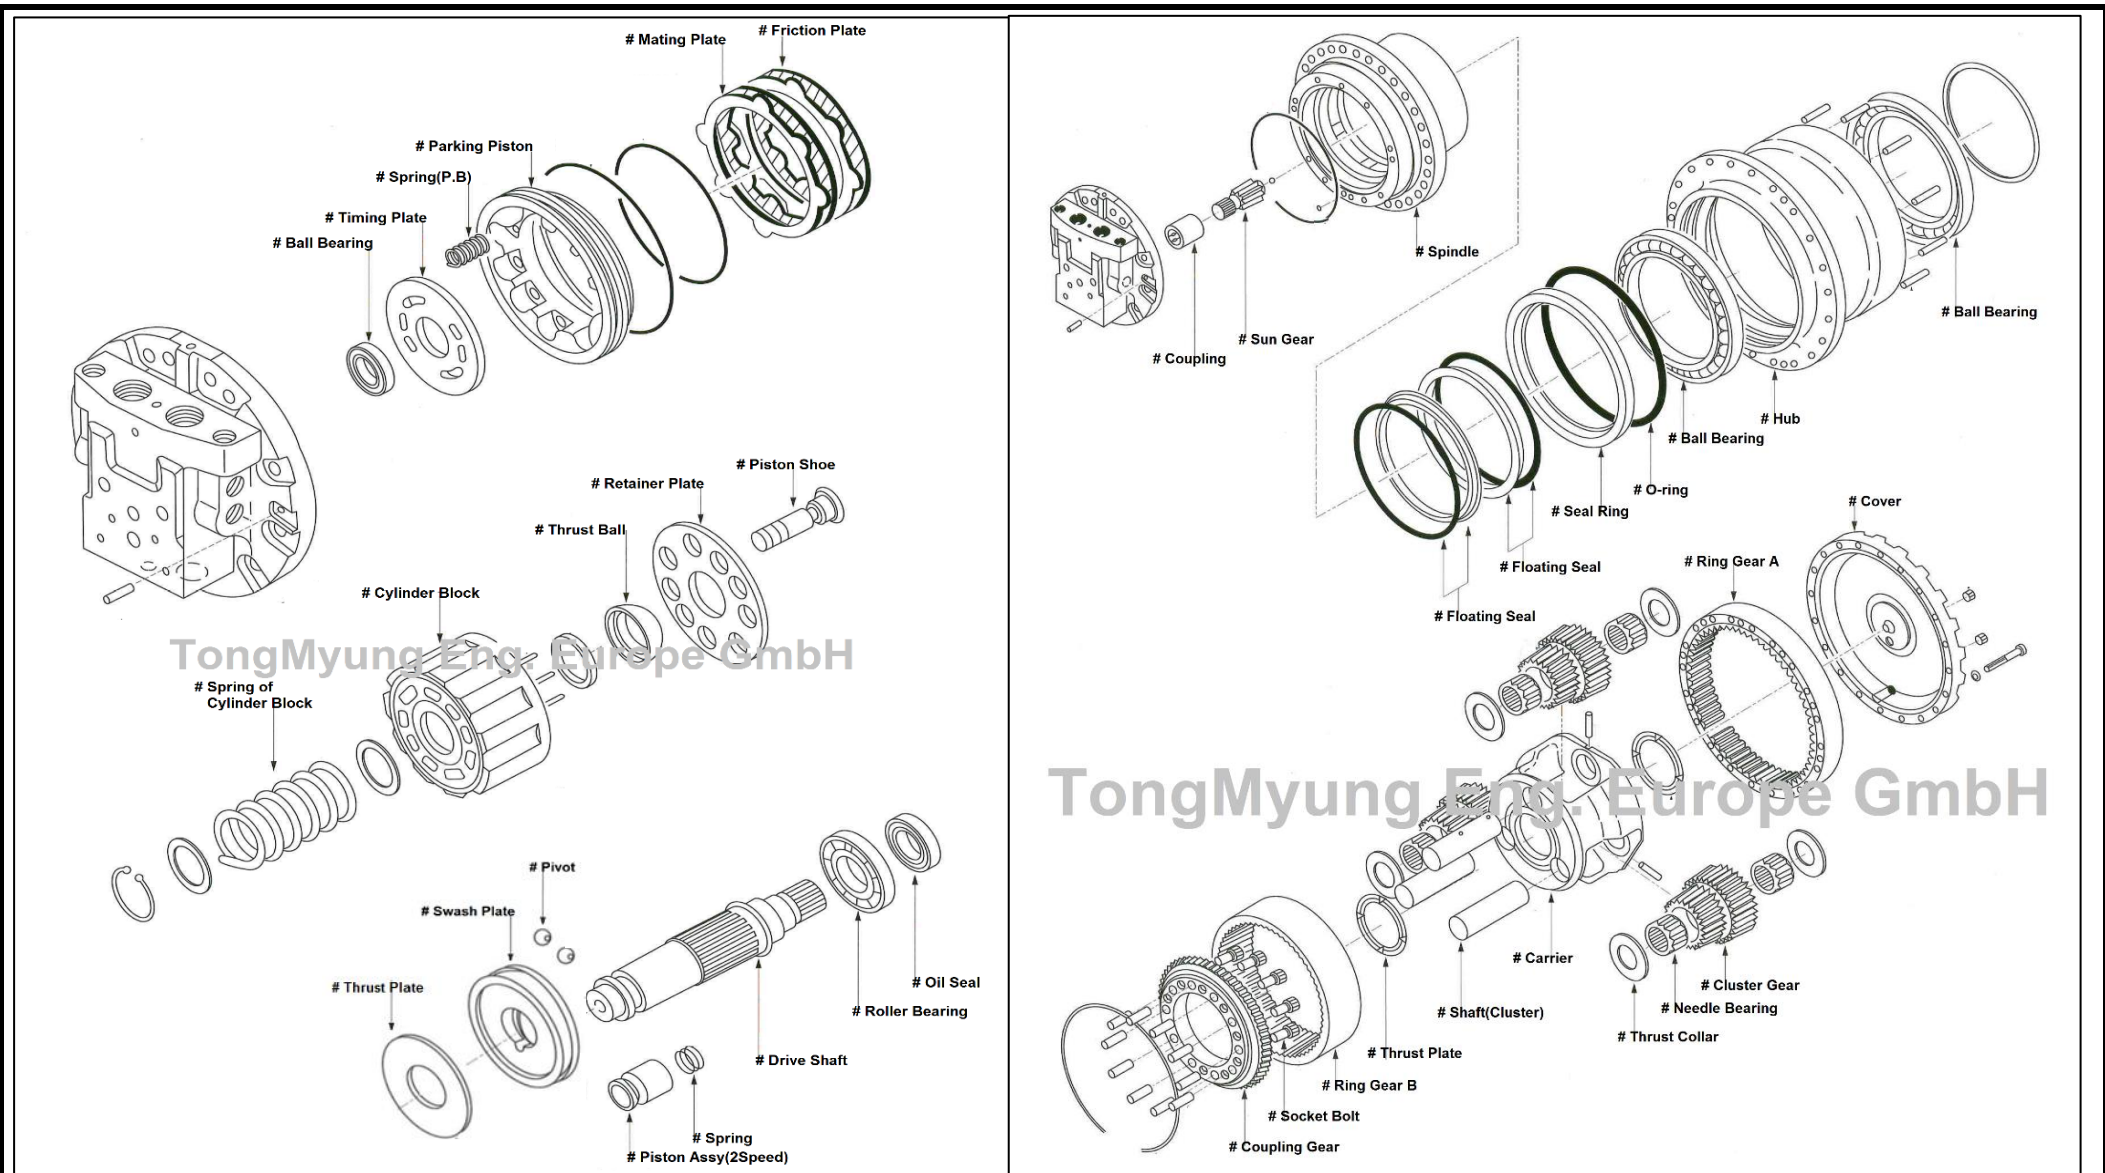

# Hydraulic parts : TM40 Final Drive

TongMyung

TongMyung

TongMyung Eng. Europe GmbH • Tel : +49-211-569-2765 • Fax : +49-211-569-2766 • service@tme-europe.de

All manufacturers names, symbols and descriptions are used for reference purpose only and it does not imply that any part listed is the product of these manufacturers.